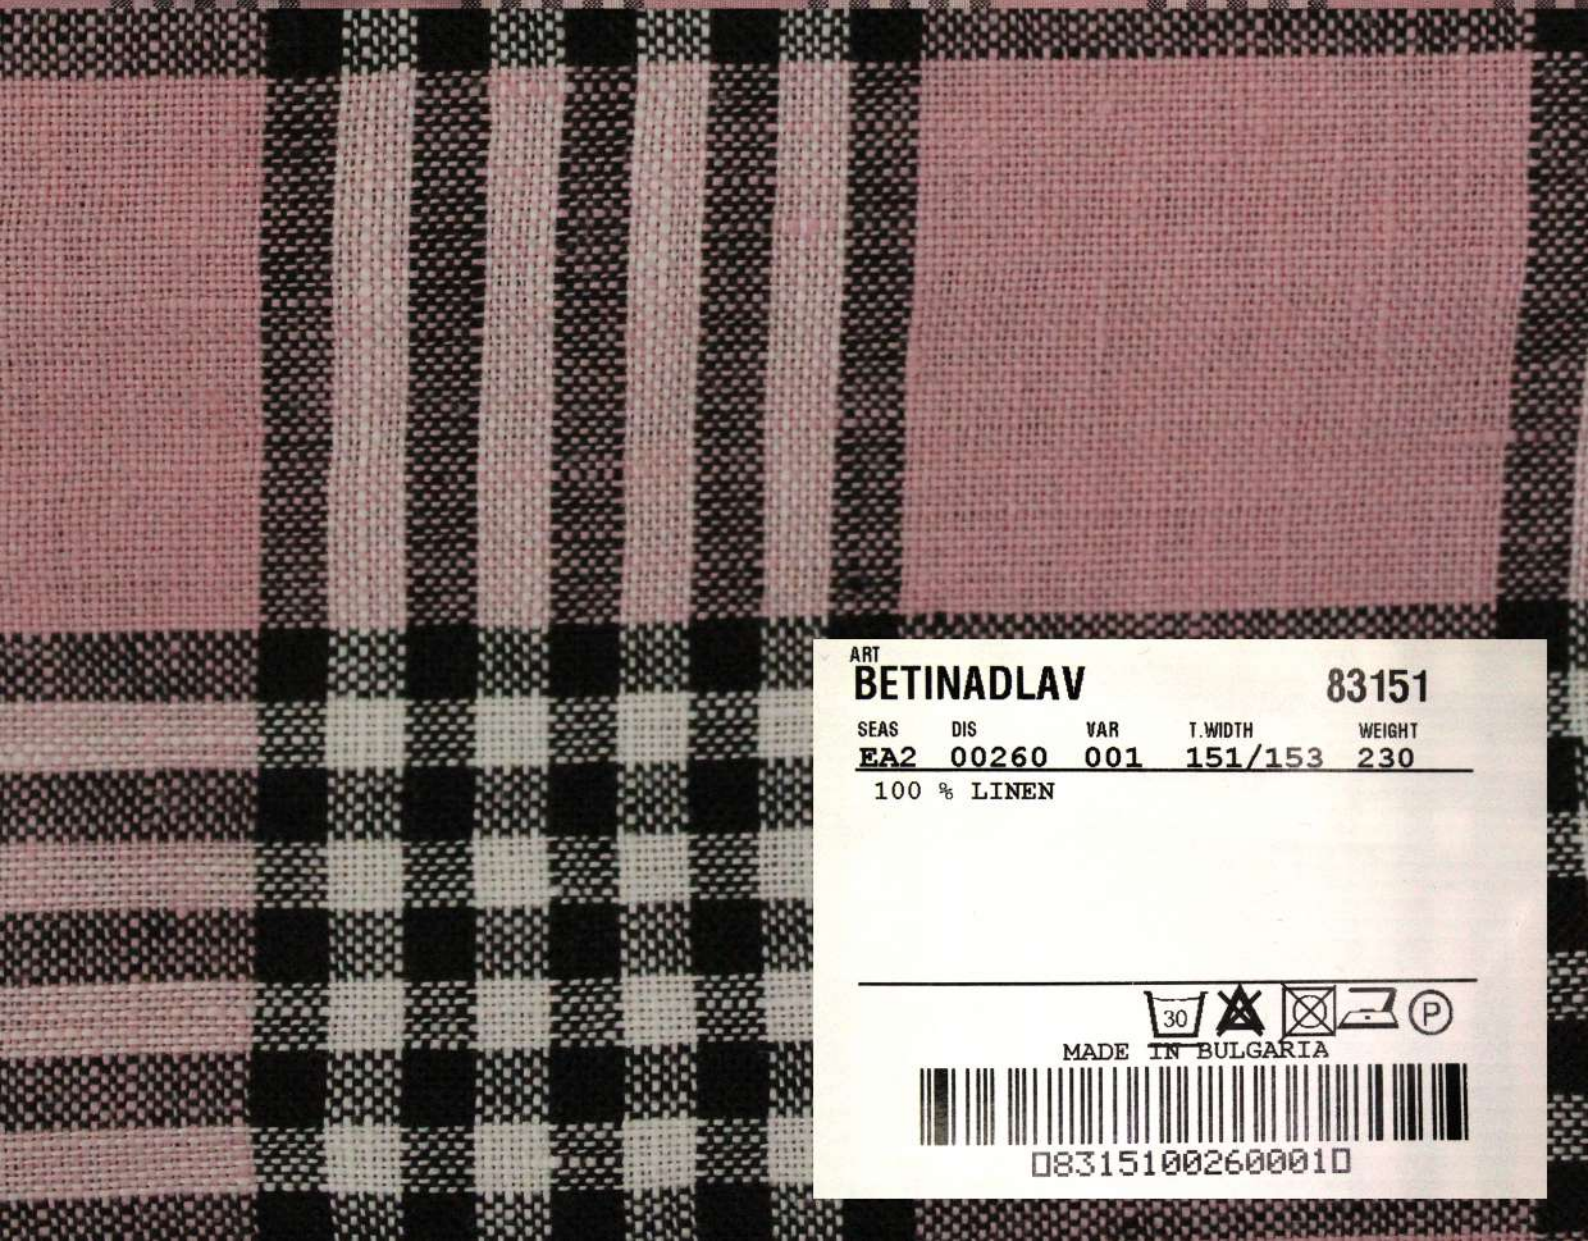

002

003

001

ART

BETINADLAV

83151

SEAS

DIS

VAR

T.WIDTH

WEIGHT

EA2

00260

001

151/153

230

100 % LINEN

MADE IN BULGARIA

083151002600010