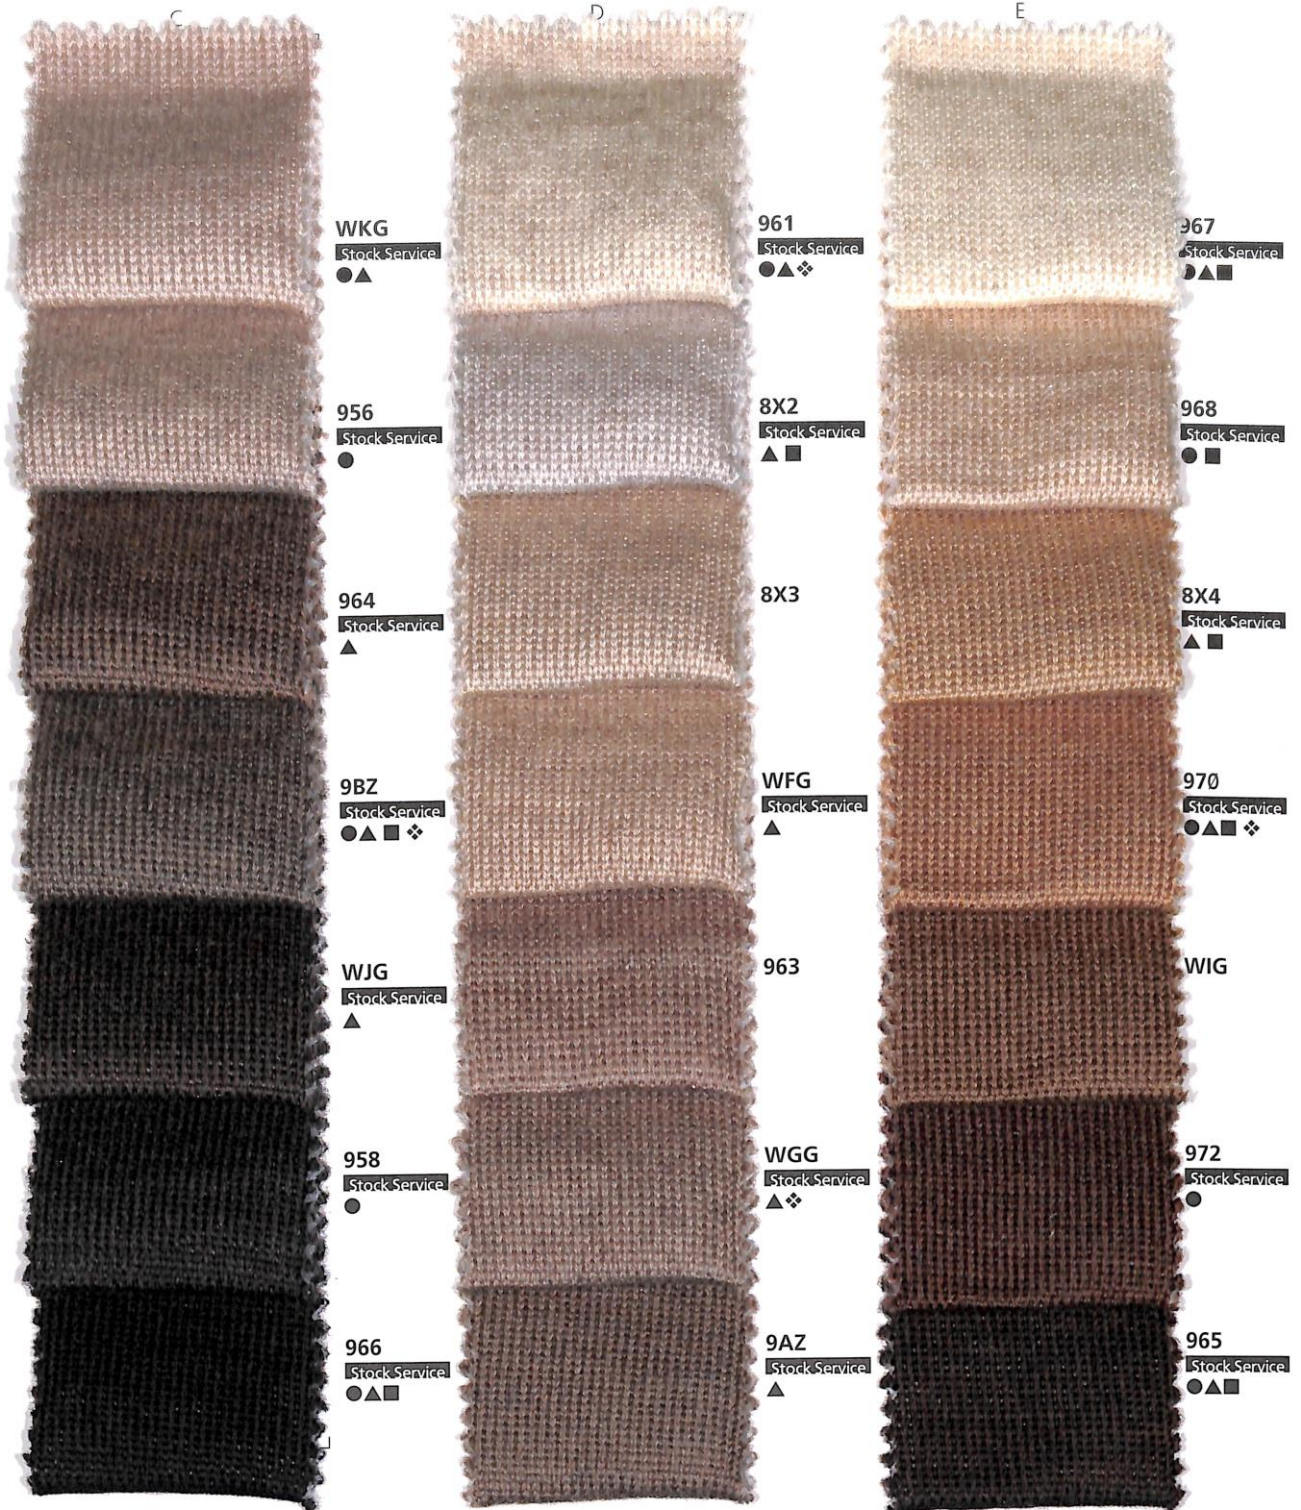

Pure New Wool

- Colori **Stock service** in Class Nm 2/28
- ▲ Colori **Stock service** in Imagine Nm 2/30
- Colori **Stock service** in Imagine Nm 2/48
- ♣ Colori **Stock service** in Prime Nm 2/30
- ⊕ Colori **Stock service** in Prime Nm 2/48
- ❖ Colori pronti per campionatura: Alice Nm 2/28, Alice Nm 2/48, Class Tec Nm 2/28, Imagine Nm 2/36, Imagine Nm 3/54, Imagine Nm 2/54, Mercury Nm 2/52, Prince Nm 3000

Pure New Wool

Pure New Wool

- Colori **Stock service** in Class Nm 2/28
- ▲ Colori **Stock service** in Imagine Nm 2/30
- Colori **Stock service** in Imagine Nm 2/48
- ♣ Colori **Stock service** in Prime Nm 2/30
- ⊕ Colori **Stock service** in Prime Nm 2/48
- ❖ Colori pronti per la campionatura in Prince Nm 3000

- **Stock service** colours for Class Nm 2/28
- ▲ **Stock service** colours for Imagine Nm 2/30
- **Stock service** colours for Imagine Nm 2/48
- ♣ **Stock service** colours for Prime Nm 2/30
- ⊕ **Stock service** colours for Prime Nm 2/48
- ❖ Colours ready for sampling for Prince Nm 3000

Pure New Wool

Pure New Wool

Pure New Wool

La presente cartella valida dal 01-07-2021
annulla e sostituisce la precedente.

This colourcard cancels and replaces the
previous one, and is valid from 01-07-2021.