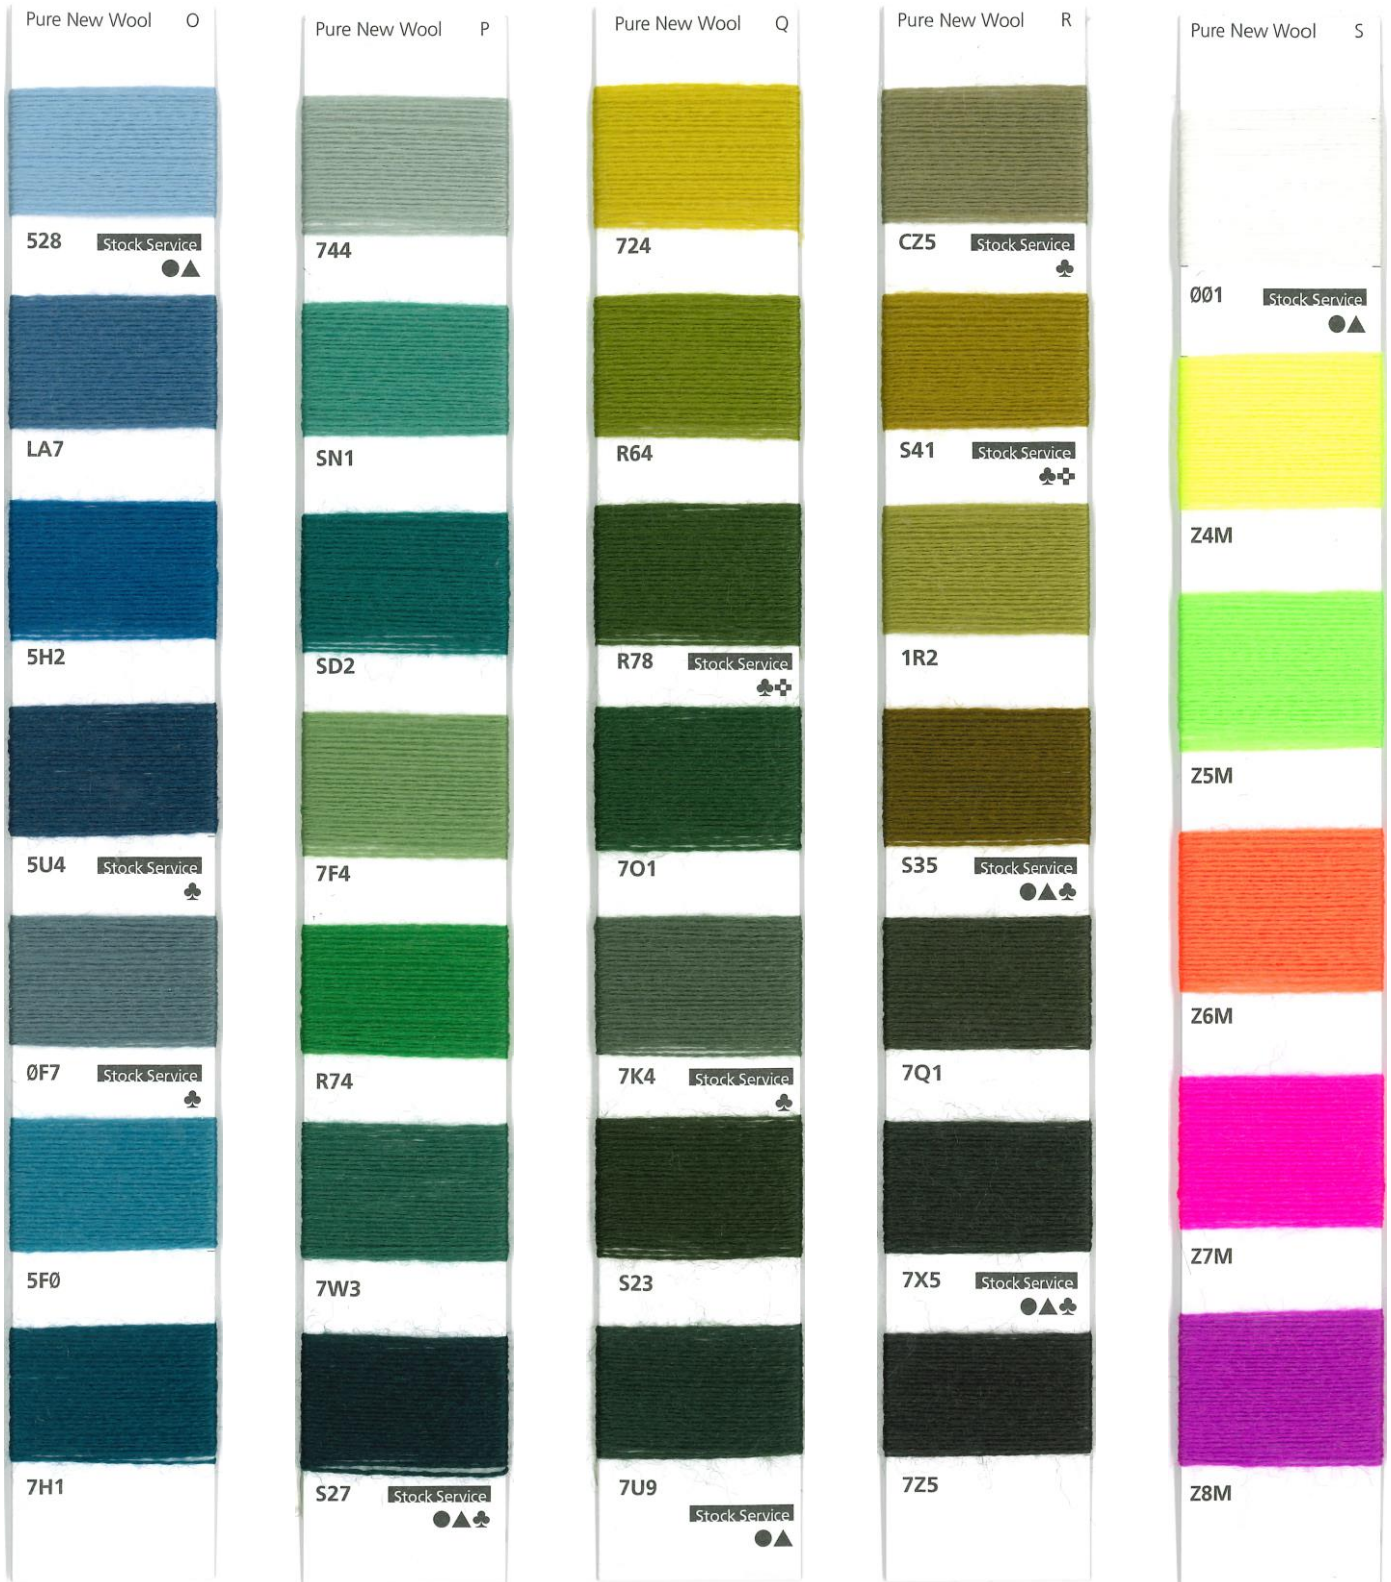

Pure New Wool

- Colori **Stock service** in Class Nm 2/28
- ▲ Colori **Stock service** in Imagine Nm 2/30
- Colori **Stock service** in Imagine Nm 2/48
- ♣ Colori **Stock service** in Prime Nm 2/30
- ⊕ Colori **Stock service** in Prime Nm 2/48
- ❖ Colori pronti per campionatura: Alice Nm 2/28, Alice Nm 2/48, Class Tec Nm 2/28, Imagine Nm 2/36, Imagine Nm 3/54, Imagine Nm 2/54, Mercury Nm 2/52, Prince Nm 3000

- **Stock service** colours for Class Nm 2/28
- ▲ **Stock service** colours for Imagine Nm 2/30
- **Stock service** colours for Imagine Nm 2/48
- ♣ **Stock service** colours for Prime Nm 2/30
- ⊕ **Stock service** colours for Prime Nm 2/48
- ❖ Colours ready for sampling: Alice Nm 2/28, Alice Nm 2/48, Class Tec Nm 2/28, Imagine Nm 2/36, Imagine Nm 3/54, Imagine Nm 2/54, Mercury Nm 2/52, Prince Nm 3000

Pure New Wool

I colori di questa cartella sono validi anche per i seguenti articoli:

Shape Nm 1/44 100% WV Extrafine

Sirio Nm 2/28 100% WV

The colours on this colourcard are valid also for the following qualities:

Pure New Wool

Pure New Wool

- Colori **Stock service** in Class Nm 2/28
- ▲ Colori **Stock service** in Imagine Nm 2/30
- Colori **Stock service** in Imagine Nm 2/48
- ♣ Colori **Stock service** in Prime Nm 2/30
- ⊕ Colori **Stock service** in Prime Nm 2/48
- ❖ Colori pronti per la campionatura in Prince Nm 3000