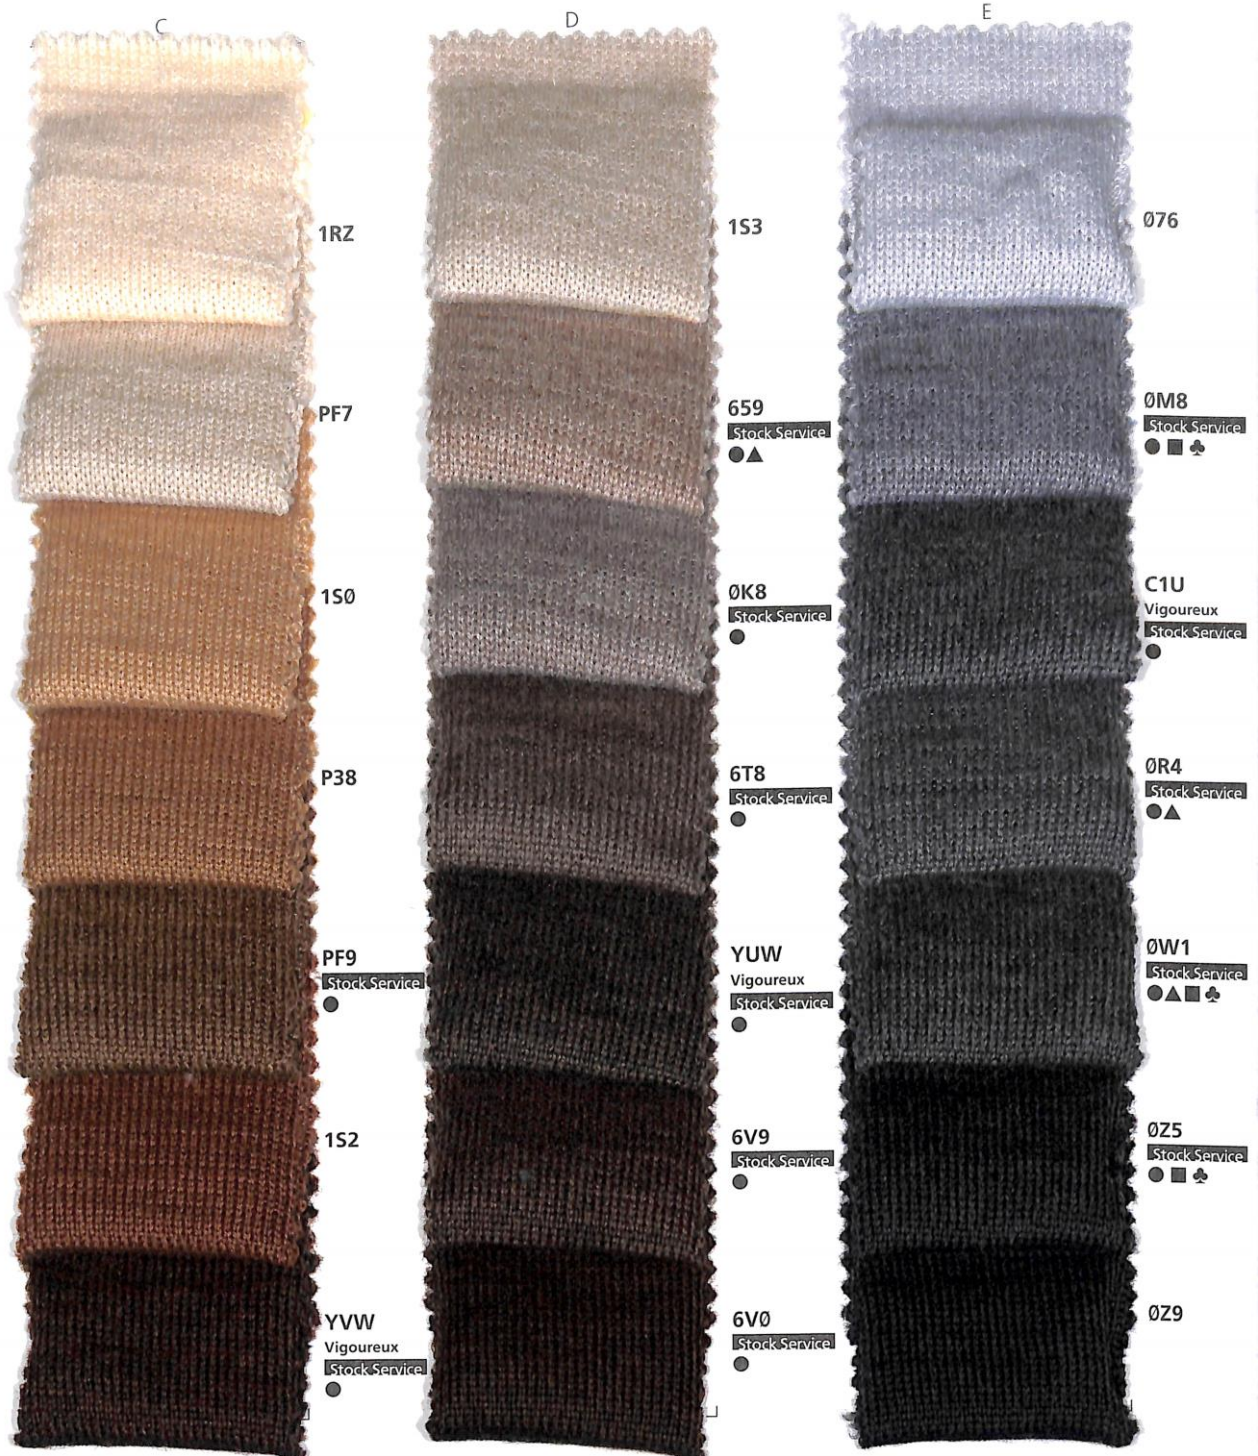

Merino Blend