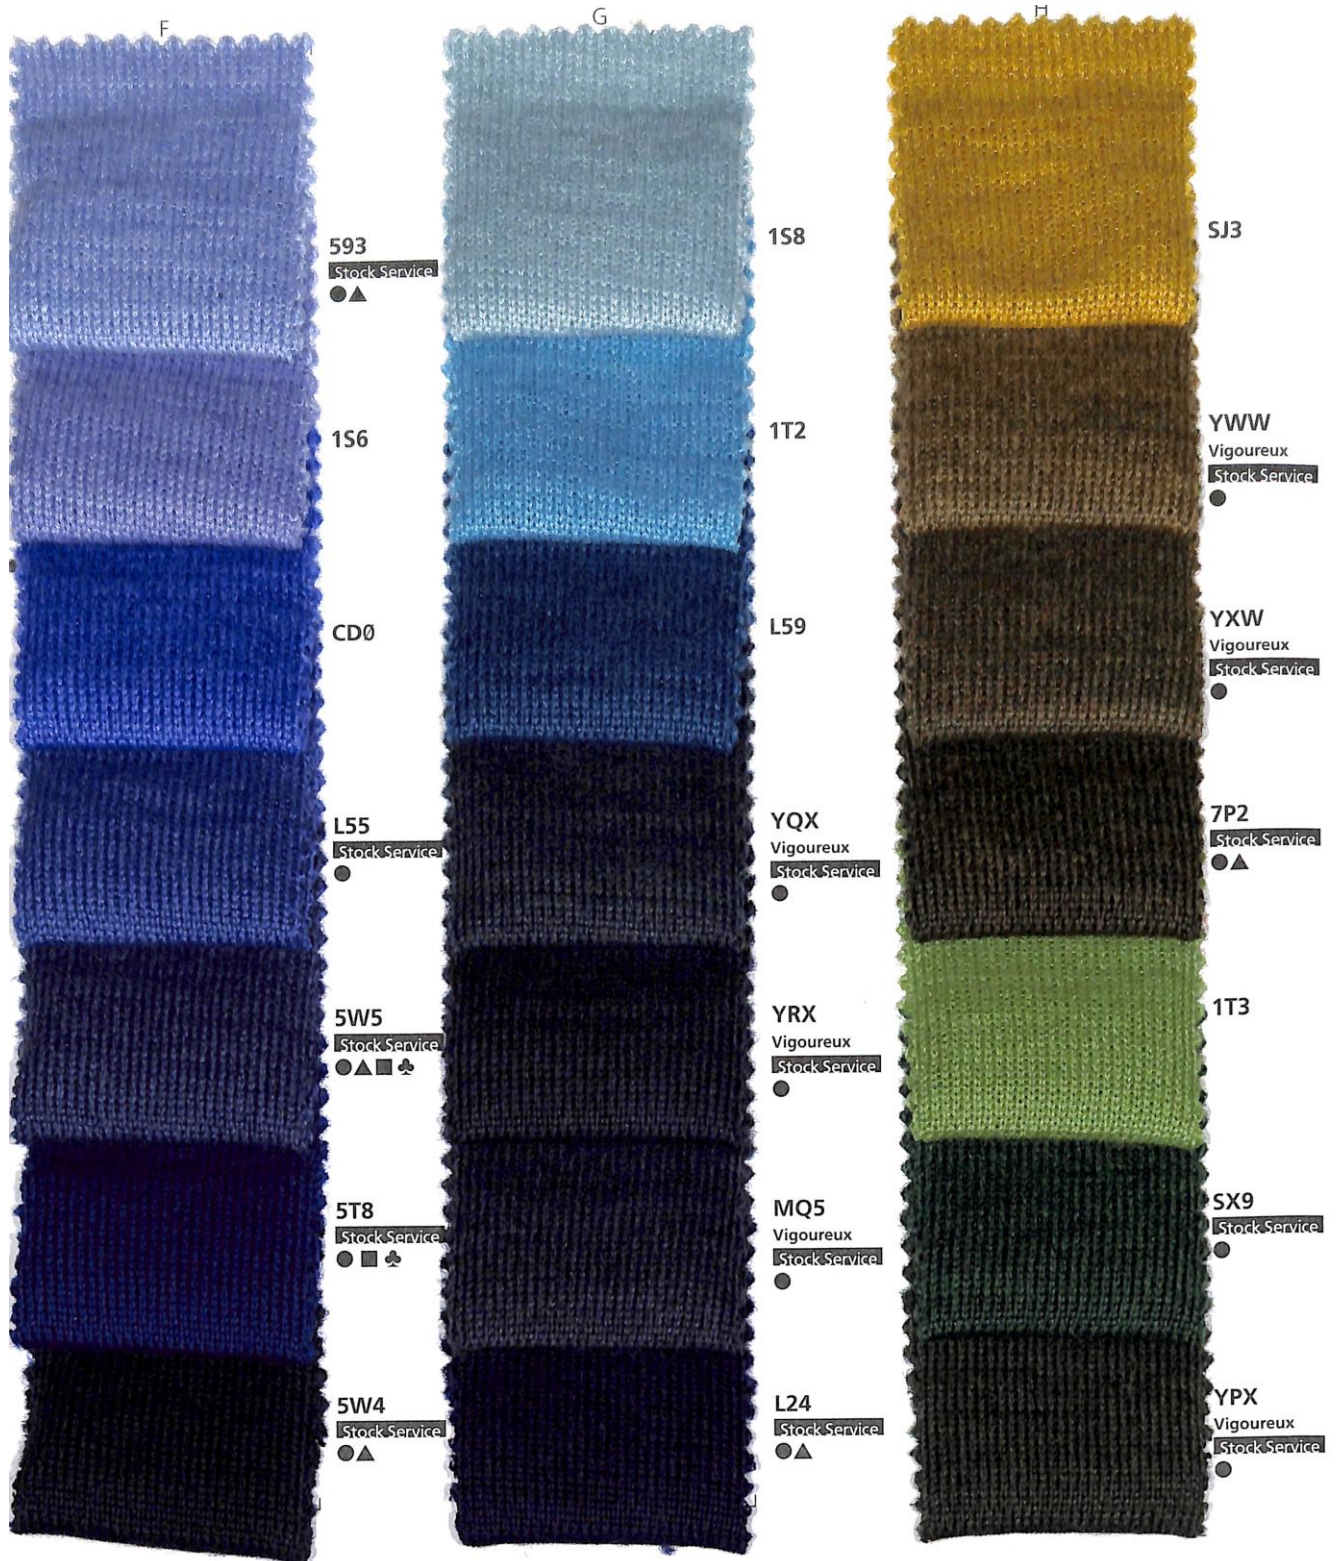

Merino Blend

I colori di questa cartella sono validi anche per i seguenti articoli:

Albury Nm 1/40 50%WV Merino 50%PC
Petra Nm 1/28 50%WV Merino 50%PC

The colours on this colourcard are valid also for the following qualities:

Albury Nm 1/40 50%WV Merino 50%PC
Petra Nm 1/28 50%WV Merino 50%PC