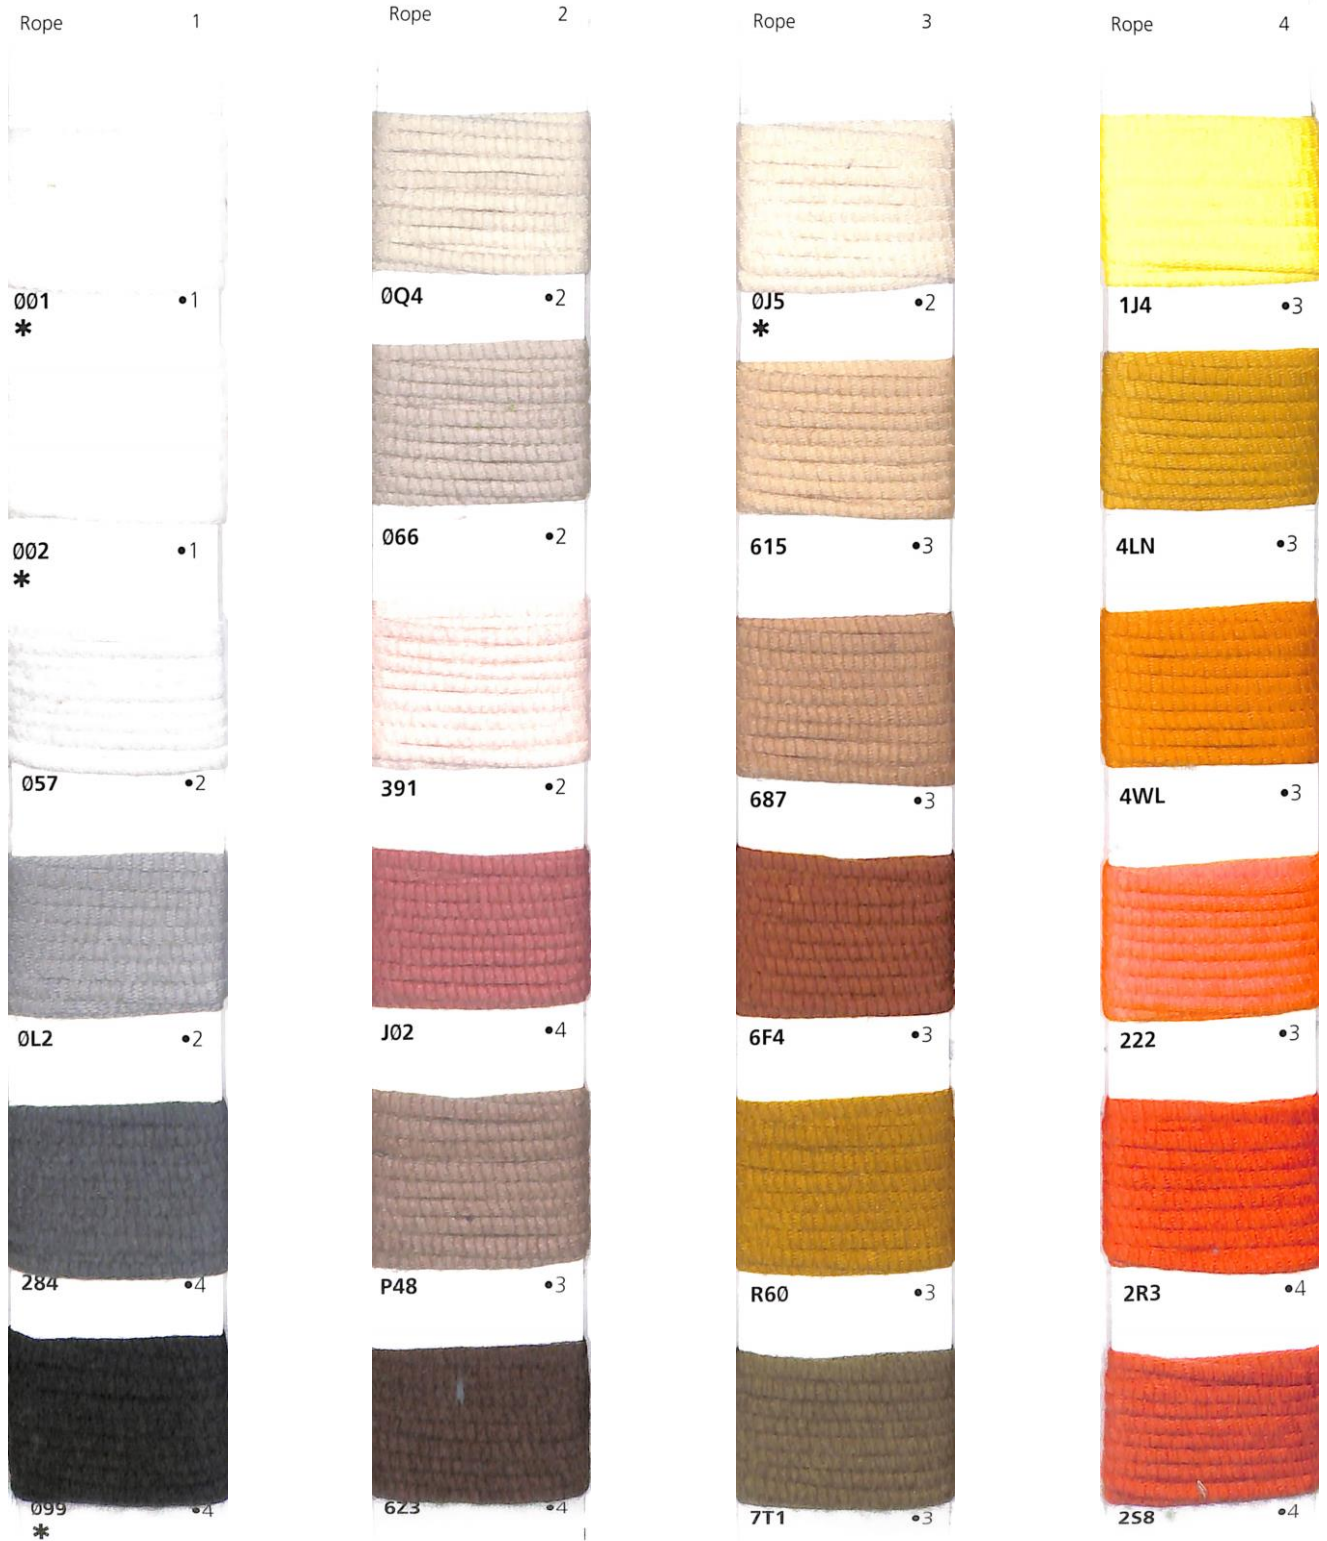

Rope

Nm 2200

* Colori pronti per campionatura.

* Colours ready for sampling.

Rope

Nm 2200

Rope 5

3H8 •2

H11 •2

K55 •2

254 •4

3K3 •4

3R7 •4

Rope 6

4HH •2

427 •2

4V6 •3

E40 •3

4U7 •3

1R3 •4

Rope 7

LB5 •2

599 •3

5Q7 •4