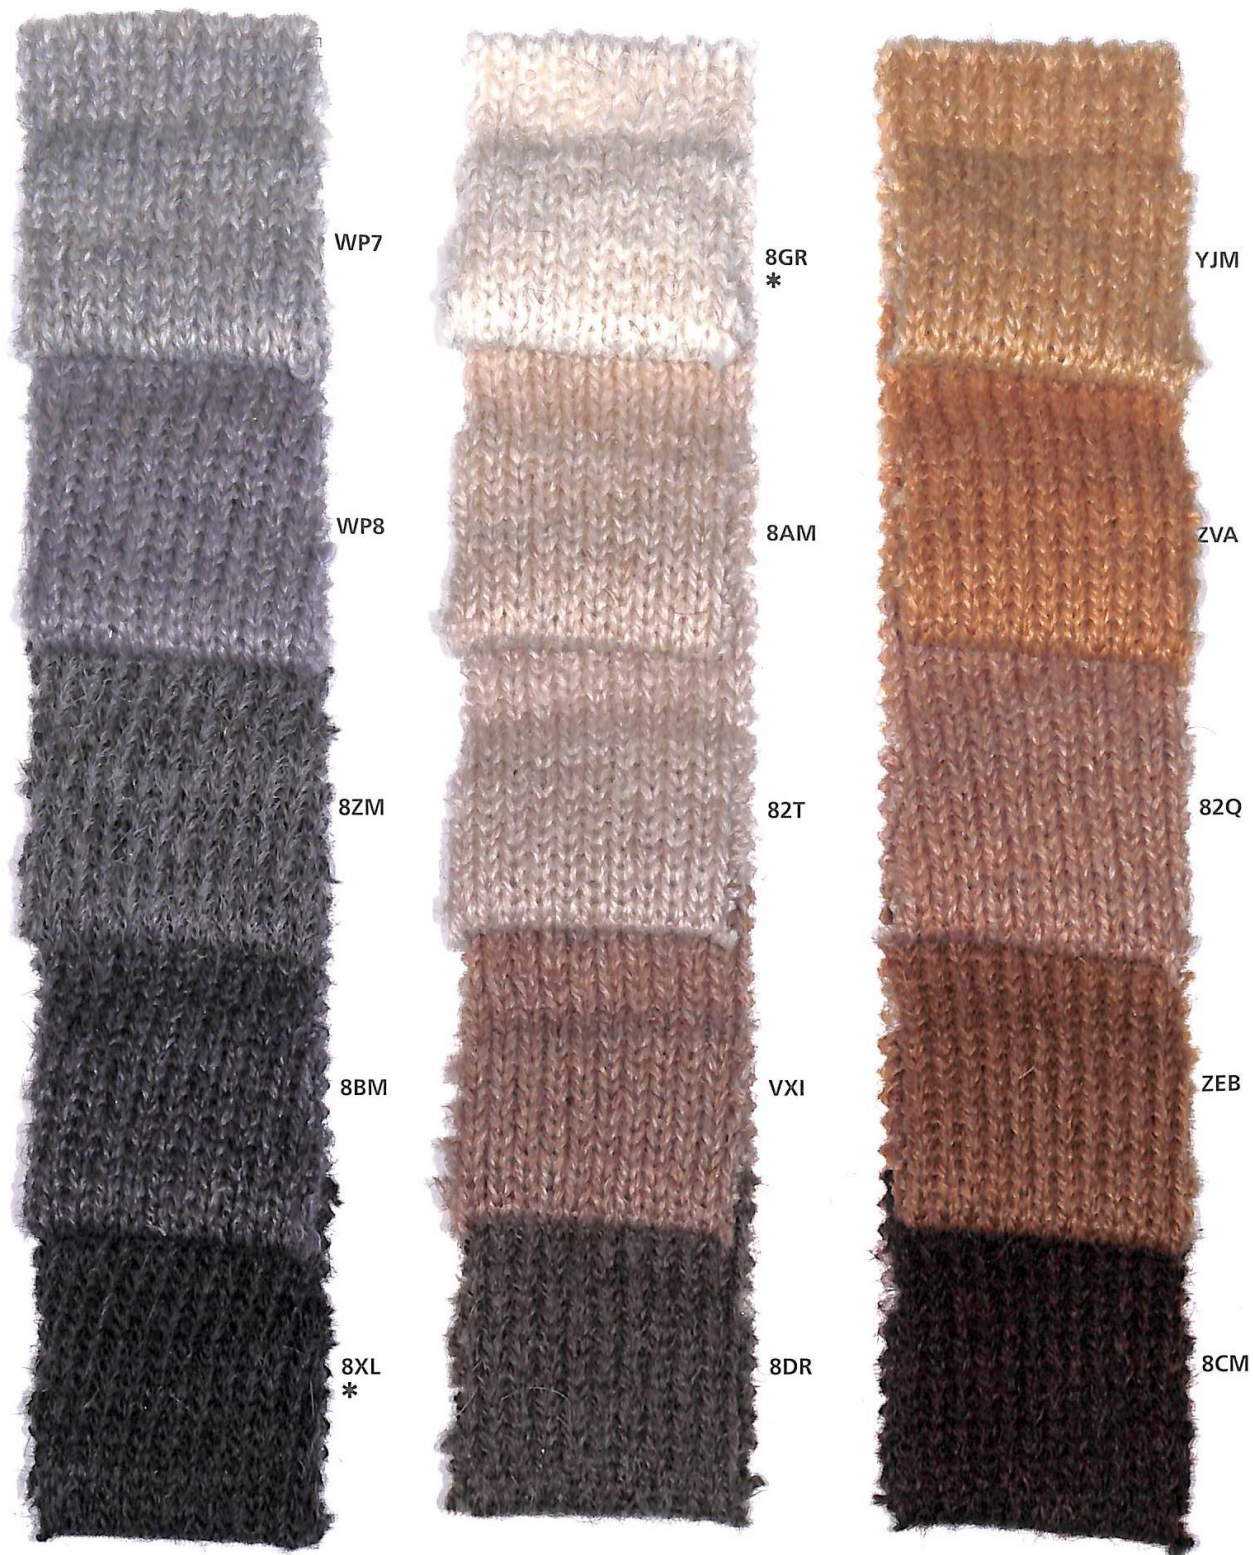

Harlem / Soho / Houston

Nm 1/7

Nm 2/7

Nm 2/7

* colori pronti per campionatura
I colori melange presentati in questi articoli non sono riproducibili su altri filati.

* colours ready for sampling
The melange colours shown for this item can't be produced in other yarns.

Harlem / Soho / Houston

Nm 1/7

Nm 2/7

Nm 2/7

82U

ZHC

82W

X2Q

Nm 1/7

Nm 2/7

Nm 2/7

* Colori pronti per campionatura.

* Colours ready for sampling.

Harlem / Soho / Houston

Nm 1/7

Nm 2/7