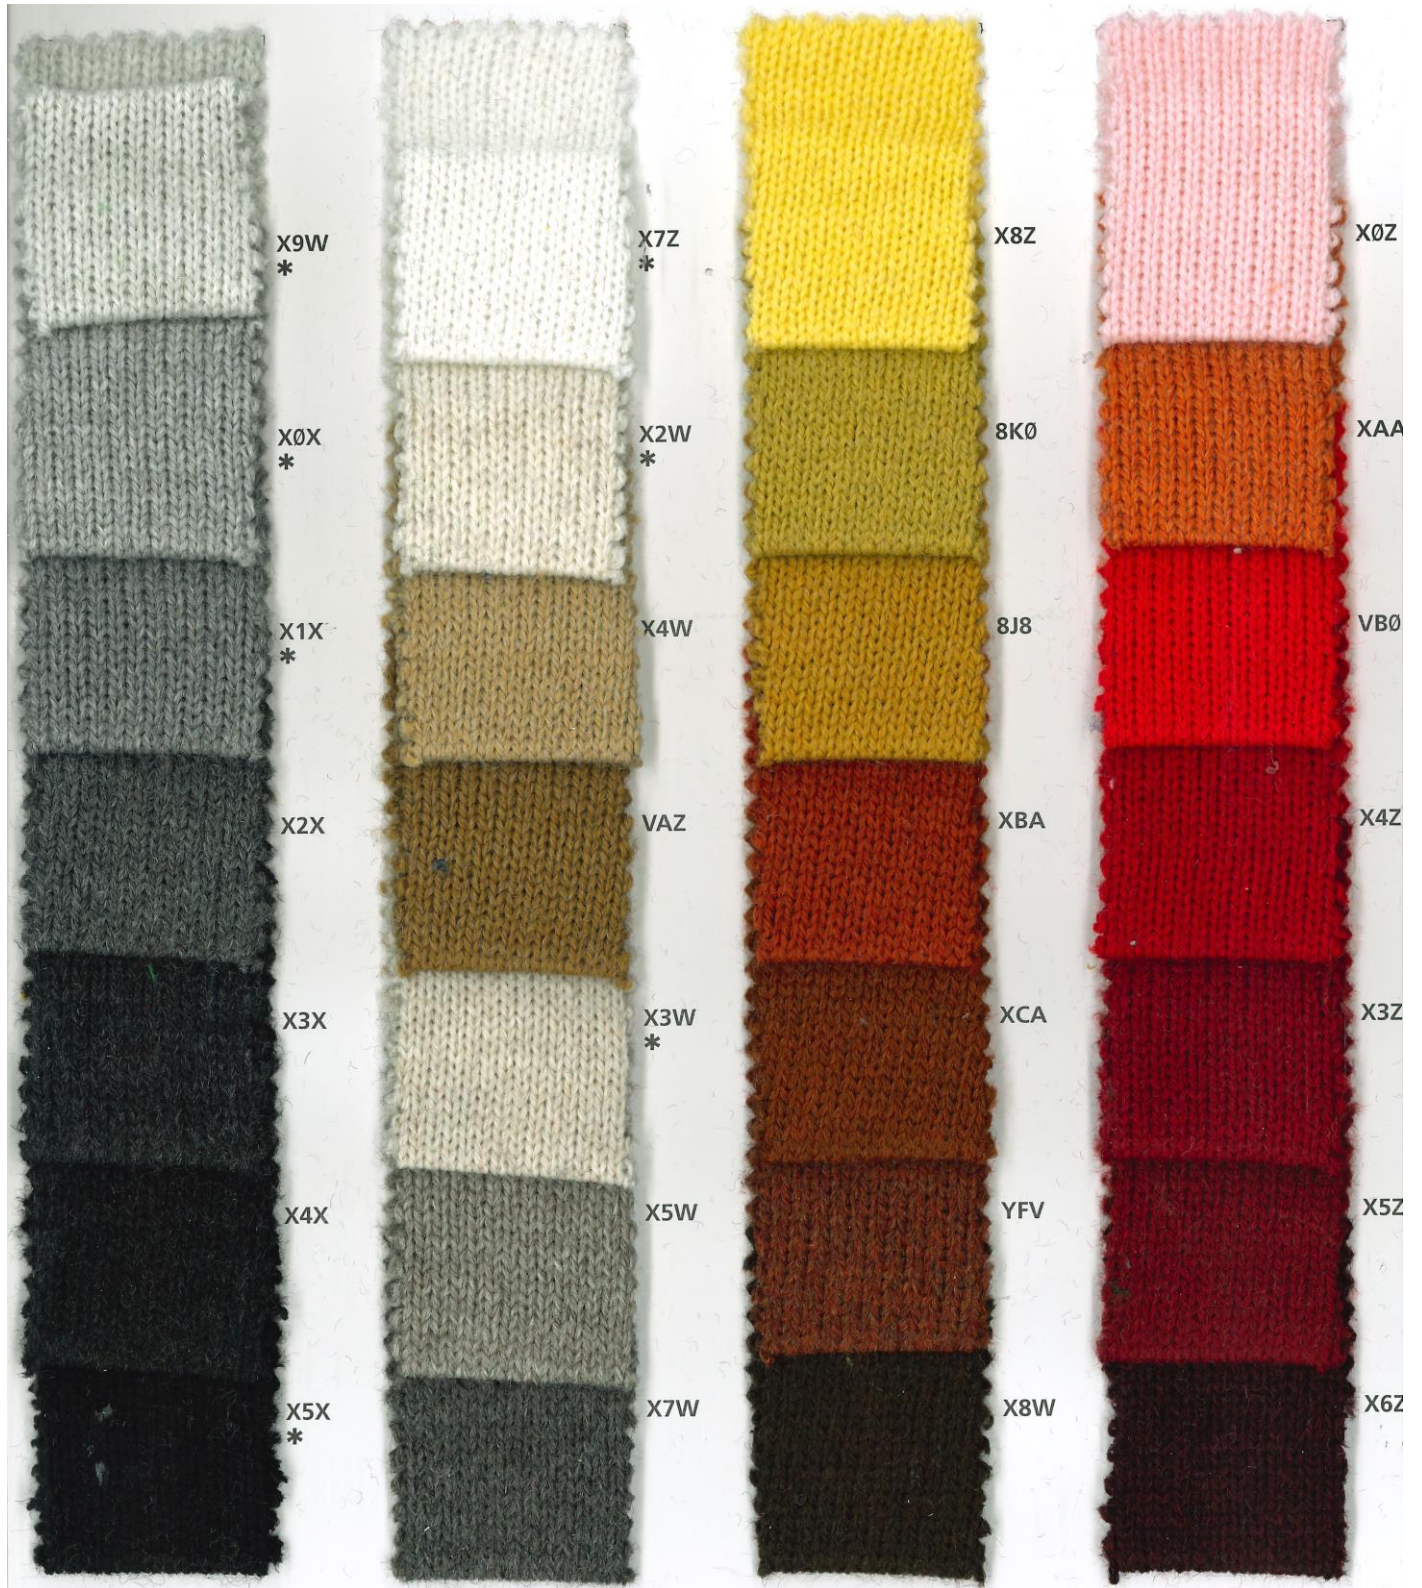

Leader / Master / Nevada / Commander / Vegas

Nm 1/15

Nm 2/15

Nm 2/15

Nm 4/15

Nm 4/15

Tutti i colori sono pronti per campionatura in Leader, Master e Nevada

* colori pronti per campionatura in Commander e Vegas

I colori presentati in questi articoli, non sono riproducibili in altri filati

Non sono riproducibili colori a campione

All colours are ready for sampling for Leader, Master and Nevada

* colours ready for sampling in Commander and Vegas

The colours shown for these items can't be produced in other yarns.

We cannot match colours in this quality

Leader / Master / Nevada / Commander / Vegas

Nm 1/15

Nm 2/15

Nm 2/15

Nm 4/15

Nm 4/15