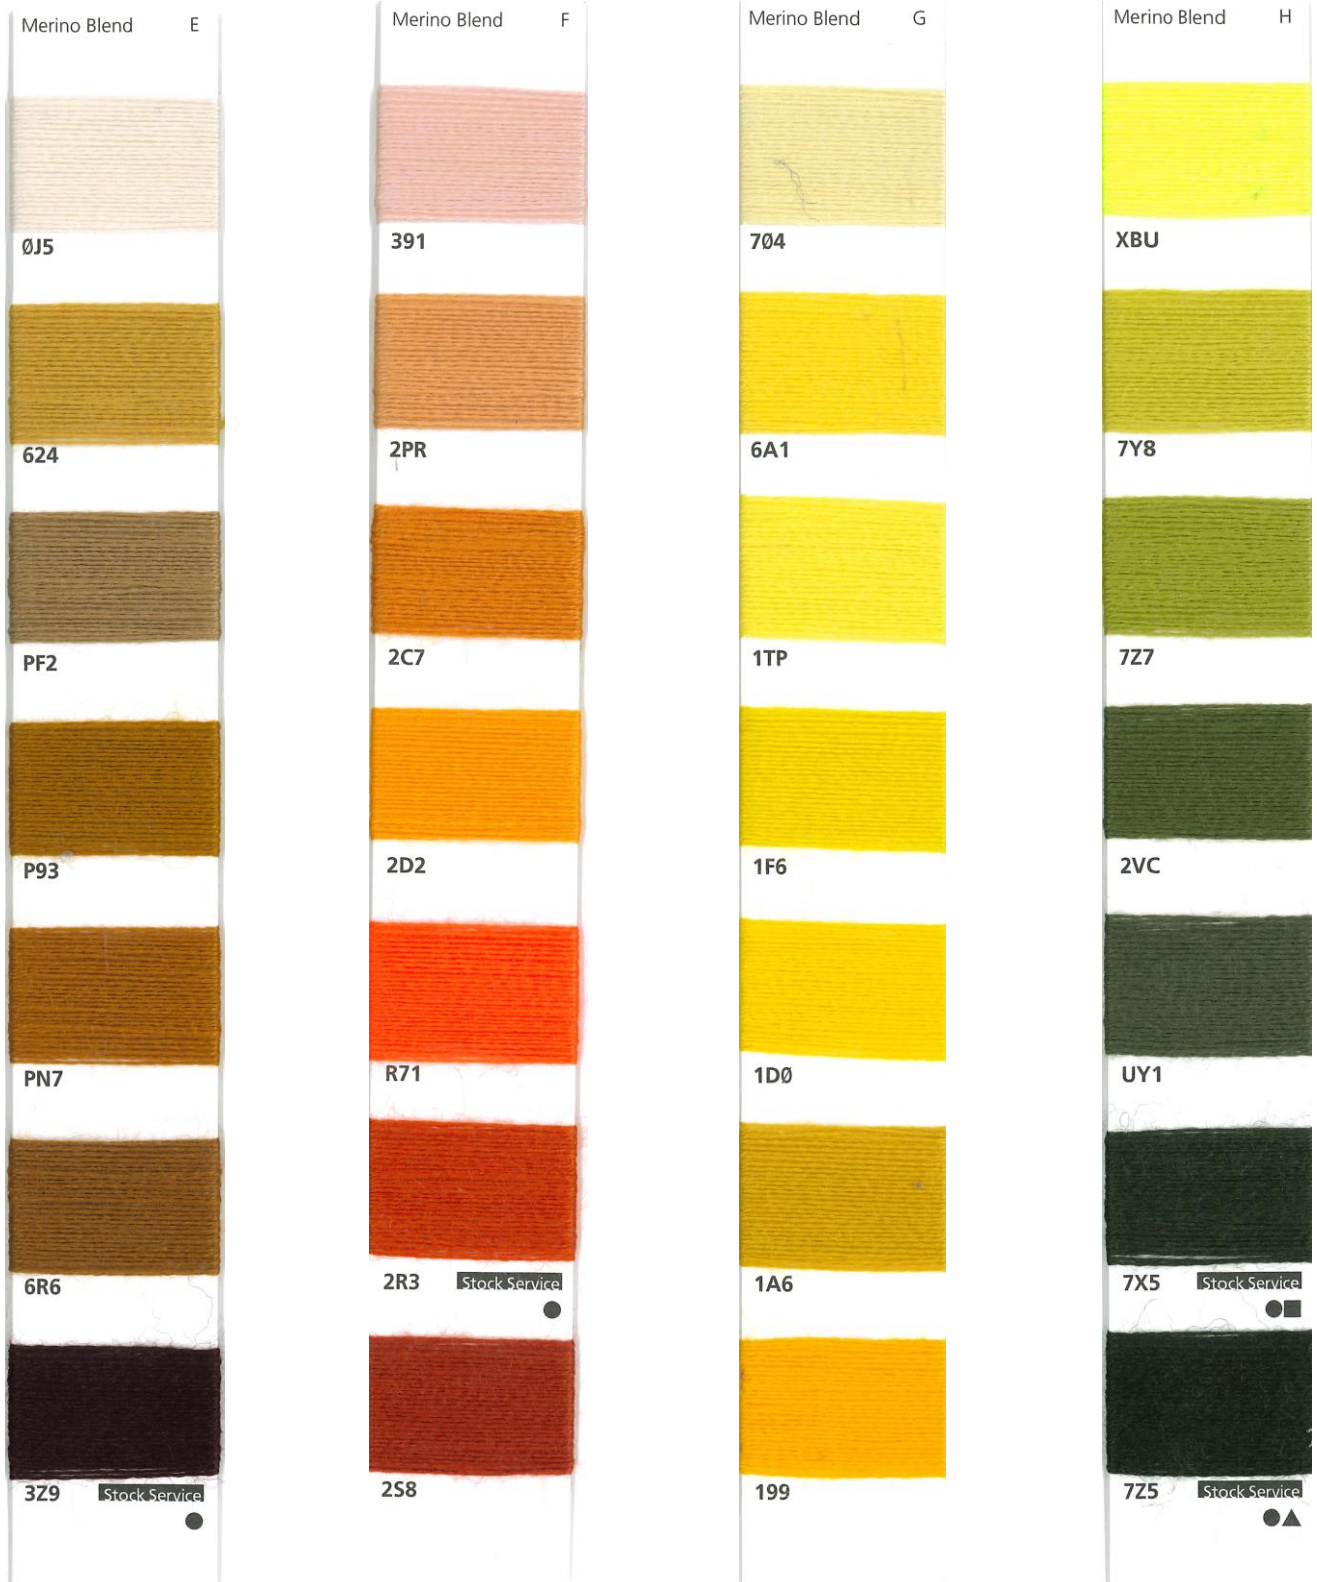

Merino Blend

- Colori **Stock service** in Australia Nm 2/28
- ▲ Colori **Stock service** in Forty 4 Nm 2/44
- Colori **Stock service** in Dea Nm 2/36, Siva Nm 2/28 e Olimpo Nm 2/44

* Colori pronti per campionatura: Ashanti Nm 2/54, Danubio Nm 2/25, Dhara Nm 2/52, Europa Nm 2/25, Merino Nm 2/32, Queensland Nm 2/36, Sixty Tec Nm 2/28, Sliven Nm 2/28, Sofia Nm 2/28, Sultan Nm 3000, Tasmania Nm 2/25, Wolf Tec Nm 2/28.

- **Stock service** colours for Australia Nm 2/28
- ▲ **Stock service** colours for Forty 4 Nm 2/44
- **Stock service** colours for Dea Nm 2/36, Siva Nm 2/28 e Olimpo Nm 2/44

* colours ready for sampling: Ashanti Nm 2/54, Danubio Nm 2/25, Dhara Nm 2/52, Europa Nm 2/25, Merino Nm 2/32, Queensland Nm 2/36, Sixty Tec Nm 2/28, Sliven Nm 2/28, Sofia Nm 2/28, Sultan Nm 3000, Tasmania Nm 2/25, Wolf Tec Nm 2/28

Merino Blend

I colori di questa cartella sono validi anche per i seguenti articoli:

Albury Nm 1/40 50%WV Merino 50%PC
Anthea Nm 1/40 80%PC 20%WV Merino
Petra Nm 1/28 50%WV Merino 50%PC

The colours on this colourcard are valid also for the following qualities:

- **Stock service** colours for Australia Nm 2/28
- ▲ **Stock service** colours for Forty 4 Nm 2/44
- **Stock service** colours for Dea Nm 2/36
- ◇ **Stock service** colours for Queensland Nm 2/36
- ♣ **Stock service** colours for Siva Nm 2/28 and Olimpo Nm 2/44