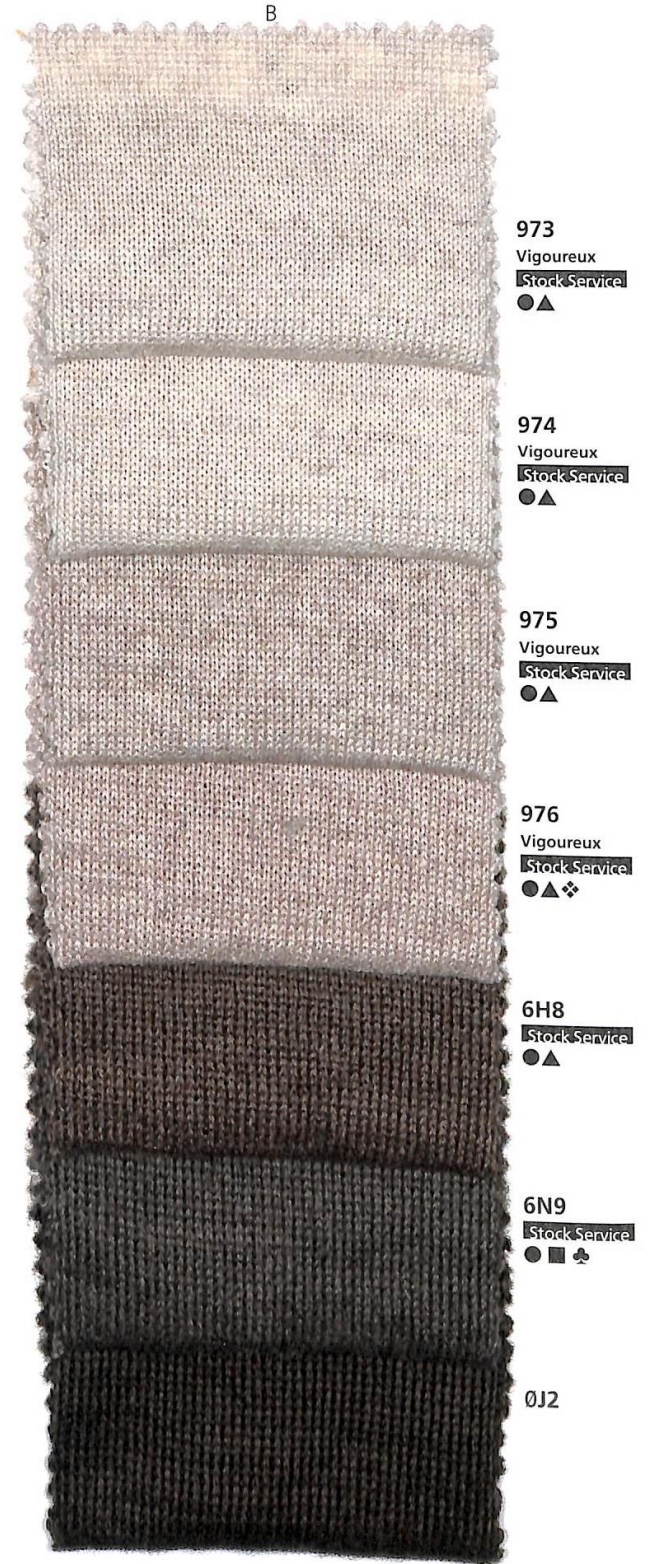

Merino Blend

- Colori **Stock service** in Australia Nm 2/28
- ▲ Colori **Stock service** in Forty 4 Nm 2/44
- Colori **Stock service** in Dea Nm 2/36, Siva Nm 2/28 e Olimpo Nm 2/44

* Colori pronti per campionatura: Ashanti Nm 2/54, Danubio Nm 2/25, Dhara Nm 2/52, Europa Nm 2/25, Merino Nm 2/32, Queensland Nm 2/36, Sixty Tec Nm 2/28, Sliven Nm 2/28, Sofia Nm 2/28, Sultan Nm 3000, Tasmania Nm 2/25, Wolf Tec Nm 2/28.

Merino Blend

I colori di questa cartella sono validi anche per i seguenti articoli:

Albury Nm 1/40 50%WV Merino 50%PC
Anthea Nm 1/40 80%PC 20%WV Merino
Petra Nm 1/28 50%WV Merino 50%PC

The colours on this colourcard are valid also for the following qualities:

Albury Nm 1/40 50%WV Merino 50%PC
Anthea Nm 1/40 80%PC 20%WV Merino
Petra Nm 1/28 50%WV Merino 50%PC

Merino Blend

La presente cartella valida dal 01-07-2022 annulla e sostituisce la precedente.

This colourcard cancels and replaces the previous one, and is valid from 01-07-2022.

Merino Blend

Merino Blend

- Colori **Stock service** in Australia Nm 2/28
- ▲ Colori **Stock service** in Forty 4 Nm 2/44
- Colori **Stock service** in Dea Nm 2/36
- ◇ Colori **Stock service** in Queensland Nm 2/36
- ♣ Colori **Stock service** in Siva Nm 2/28 e Olimpo Nm 2/44