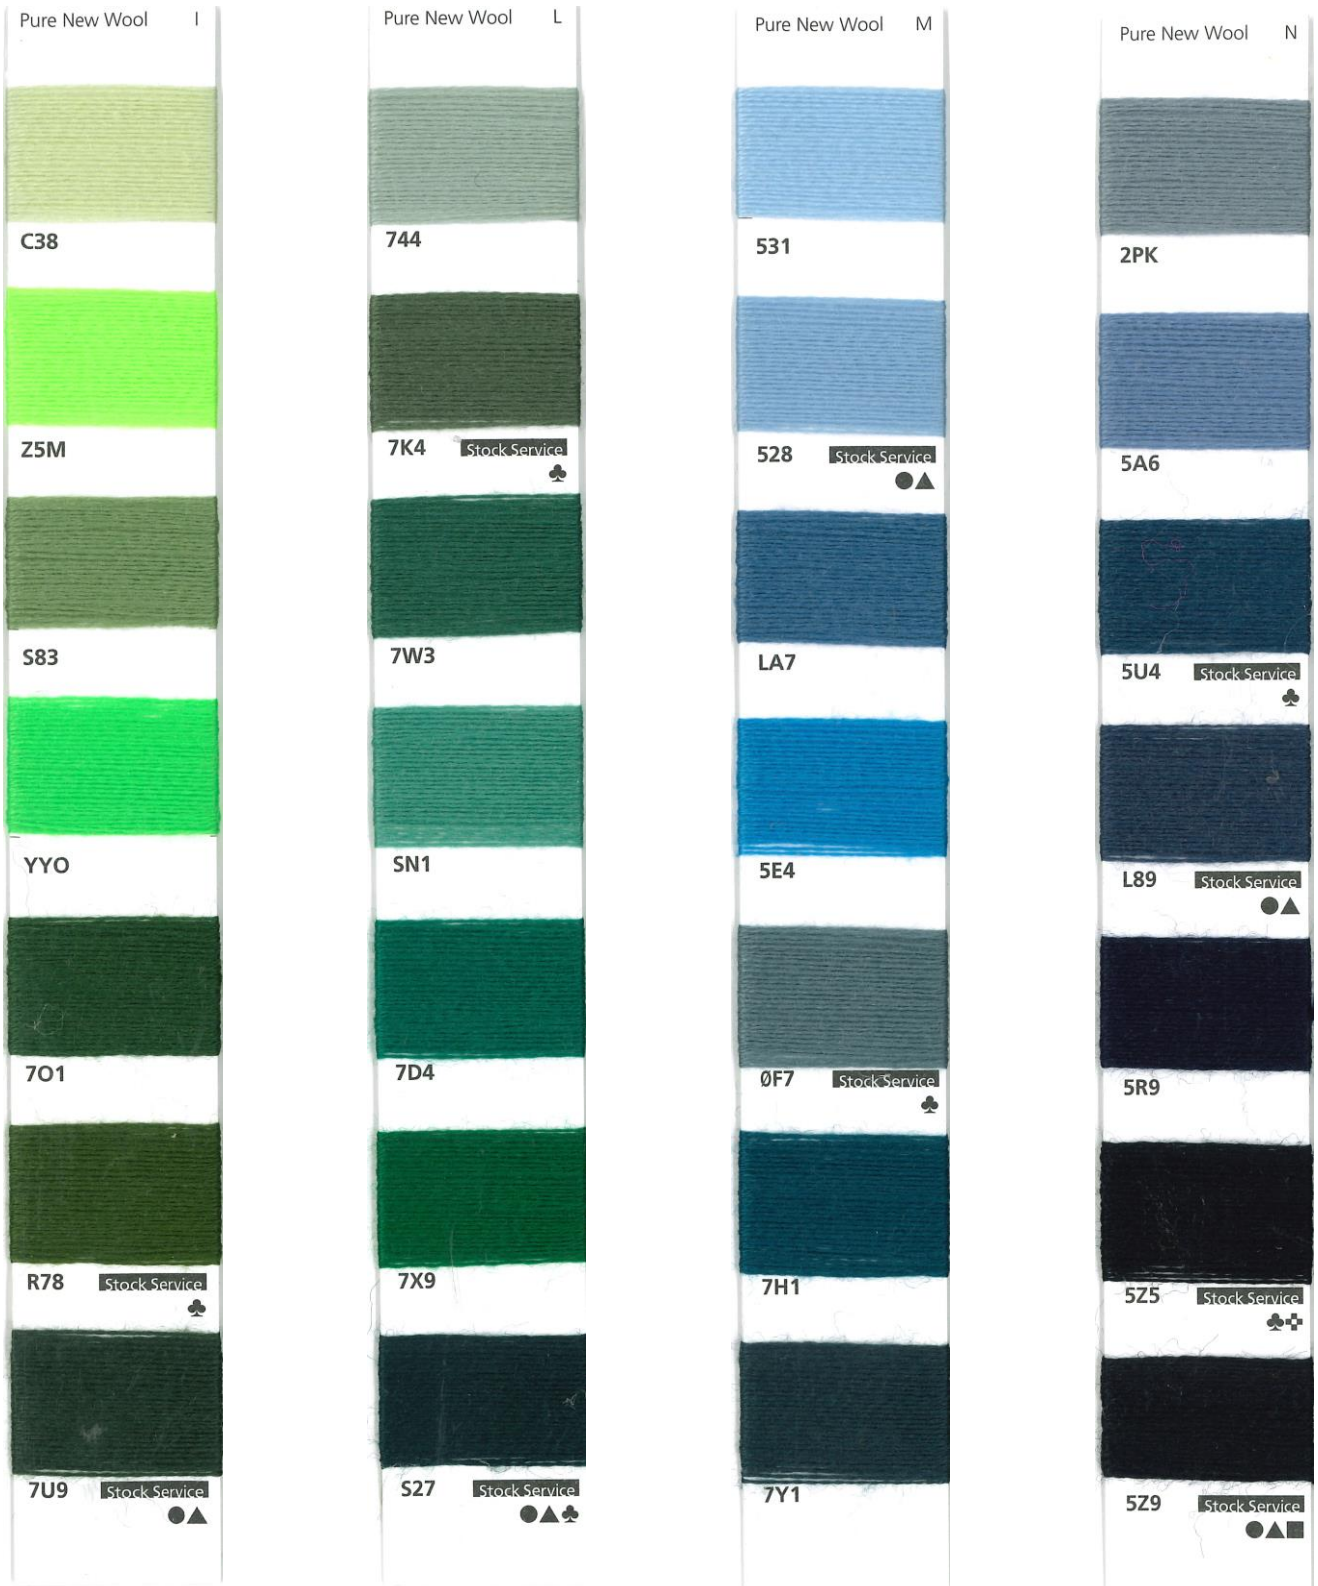

Pure New Wool

- Colori **Stock service** in – **Stock service** colours for
- ▲ Colori **Stock service** in – **Stock service** colours for
- Colori **Stock service** in – **Stock service** colours for
- ♣ Colori **Stock service** in – **Stock service** colours for
- ✦ Colori **Stock service** in – **Stock service** colours for
- * Colori pronti per campionatura-Colours ready for sampling

Class Nm 2/28
 Imagine Nm 2/30
 Imagine Nm 2/48
 Prime Nm 2/30
 Prime Nm 2/48
 Alice Nm 2/28, Alice Nm 2/48,
 Bestwool 2/28, Imagine Nm 2/36, Imagine Nm 3/54, Imagine Nm 2/54, Mercury Nm 2/52, Prince Nm 3000

Pure New Wool

I colori di questa cartella sono validi anche per i seguenti articoli:
 The colours on this colourcard are valid also for the following qualities:

Shape Nm 1/48 100%WV Extrafine
Sirio Nm 2/28 100%WV

Pure New Wool

La presente cartella valida dal 01-07-2022 annulla e sostituisce la precedente.

This colourcard cancels and replaces the previous one, and is valid from 01-07-2022.

Pure New Wool