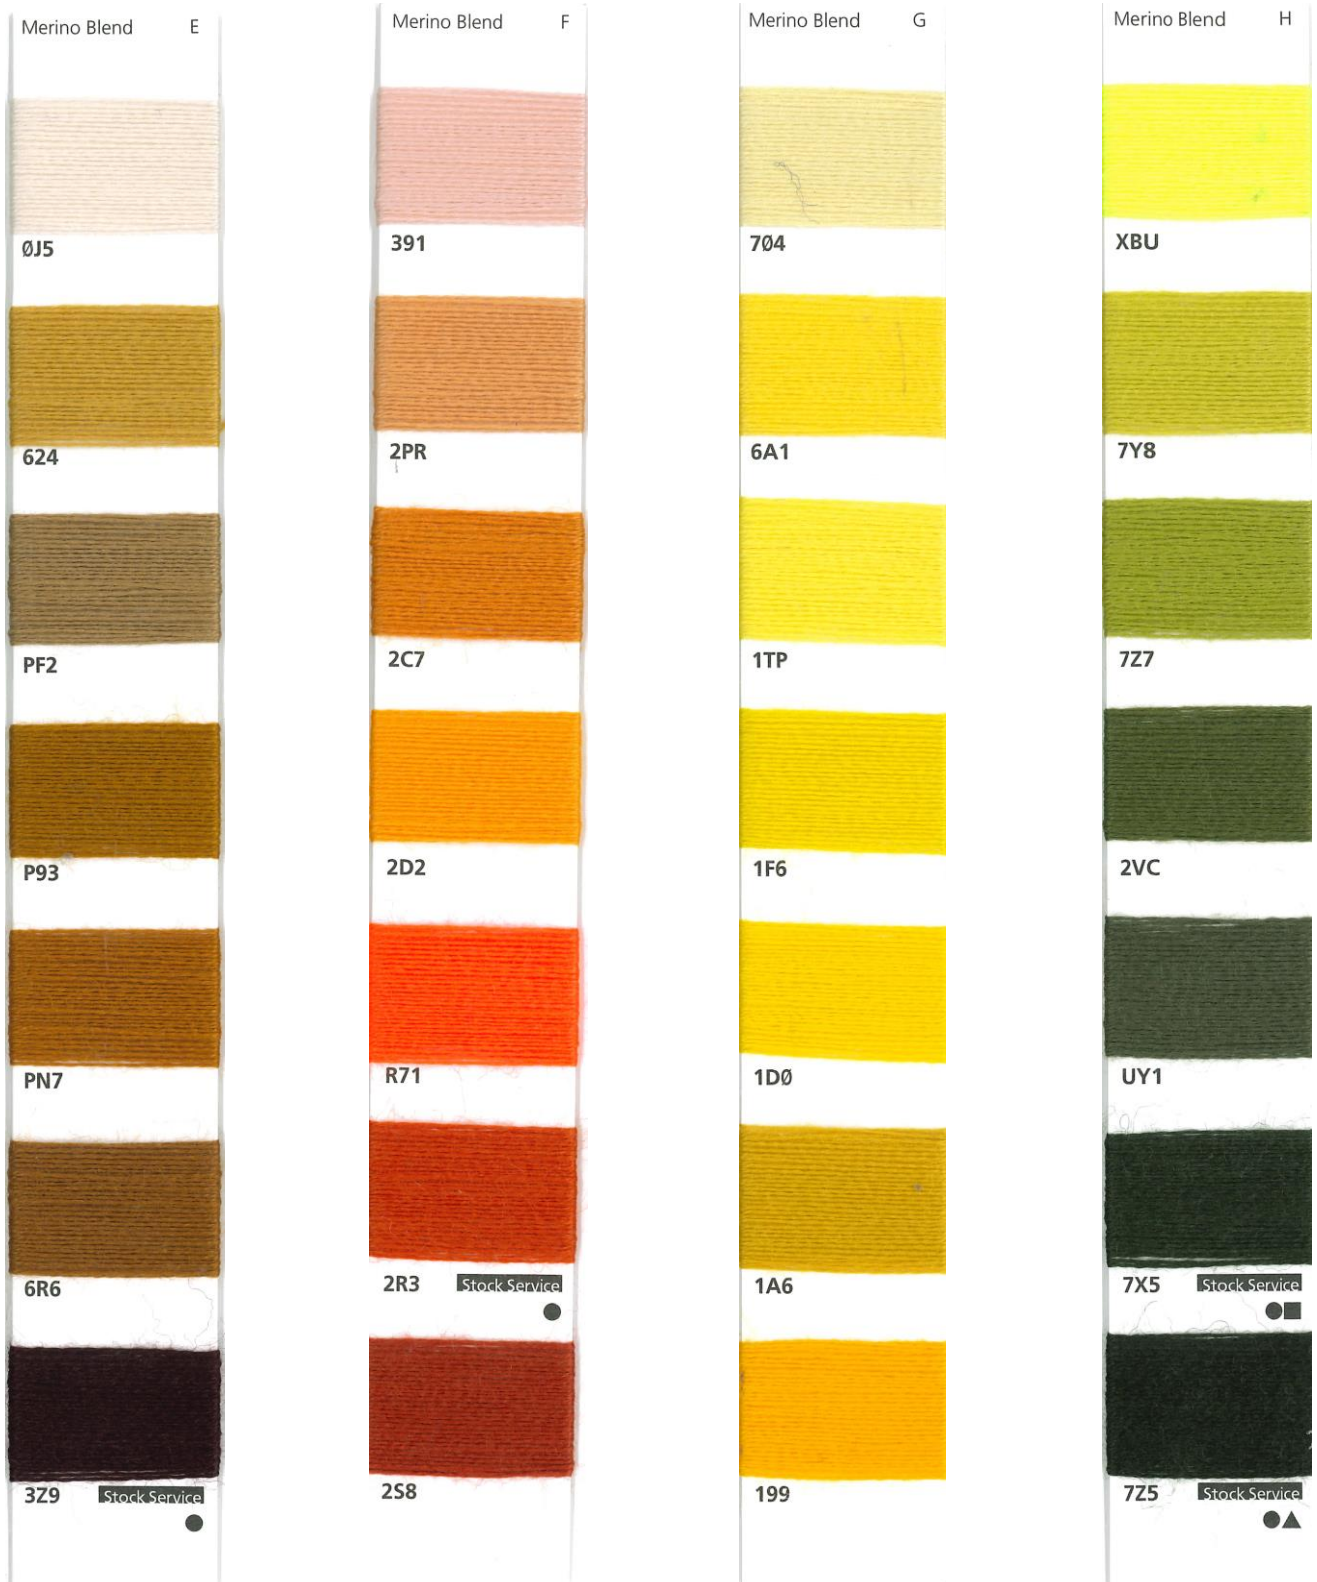

Merino Blend

I colori di questa cartella sono validi anche per i seguenti articoli:

Albury Nm 1/40 50%WV Merino 50%PC
Anthea Nm 1/40 80%PC 20%WV Merino
Petra Nm 1/28 50%WV Merino 50%PC

The colours on this colourcard are valid also for the following qualities:

Albury Nm 1/40 50%WV Merino 50%PC
Anthea Nm 1/40 80%PC 20%WV Merino
Petra Nm 1/28 50%WV Merino 50%PC