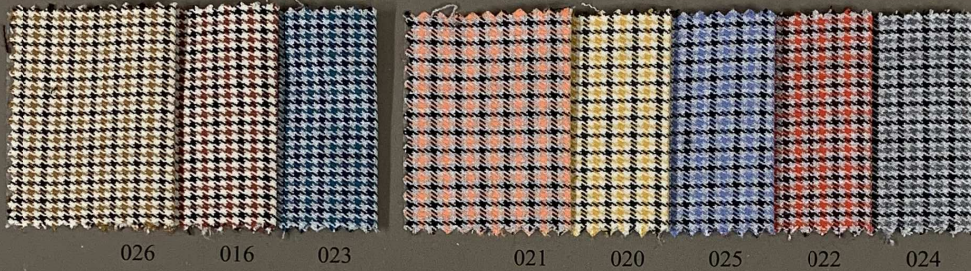

by EDOARDO MIROGLIO

MIROGLIO LANA

c.c. 87633 STAM

dis.00222

I/2021

026

016

023

021

020

025

022

024

ART. **STAM** 87633

SEAS	I. WIDTH	WEIGHT
IA1	143/145	330

064 % POLYESTER DISC.
035 % VISCOSE
001 % ELASTANE

€5.90.F.O.B

MADE IN BULGARIA

0376330

STRETCH